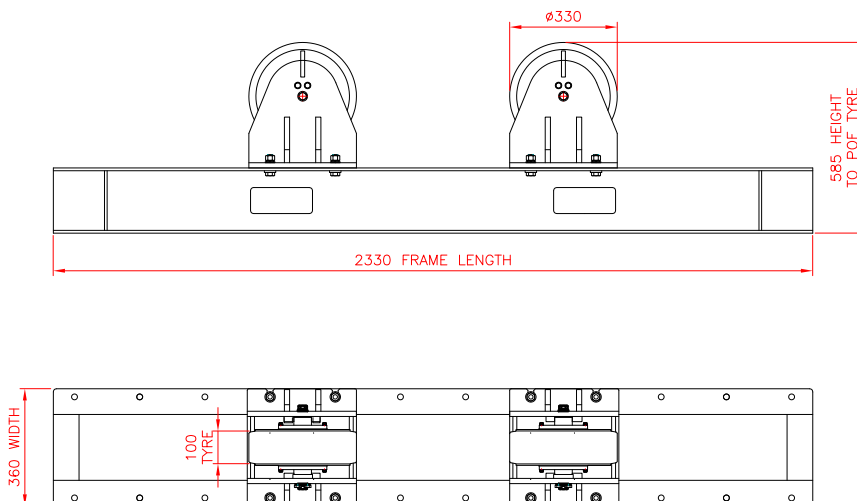

10T IDLER ROTATOR

Westermans International Ltd
Unit 4 Midland Distribution Centre, Markfield Road
Groby, Leicestershire, LE6 0FS
Tel: +44(0) 116 2696941
welding@westermans.com www.westermans.com