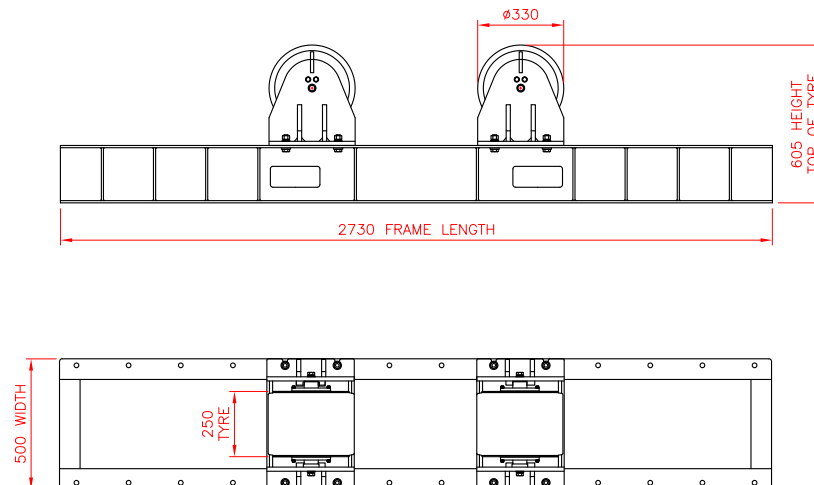

30T IDLER ROTATOR

Westermans International Ltd
Unit 4 Midland Distribution Centre, Markfield Road
Groby, Leicestershire, LE6 0FS
Tel: +44(0) 116 2696941
welding@westermans.com www.westermans.com