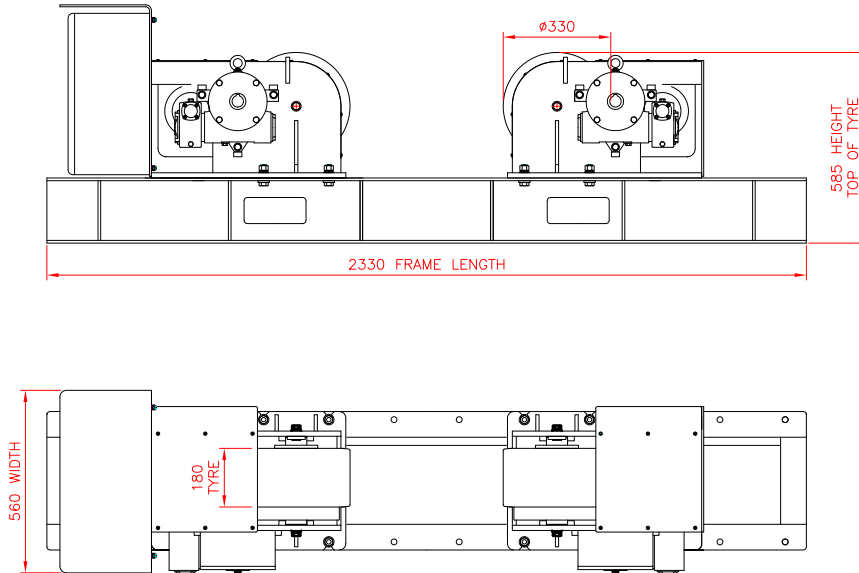

20T DRIVE ROTATOR