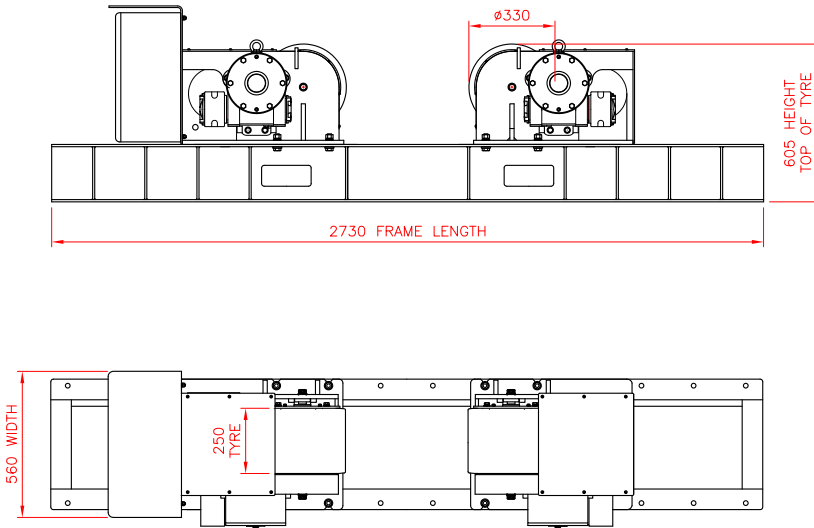

Westermans International Ltd
welding@westermans.com www.westermans.com
T: +44(0)116 2696941

CONVENTIONAL ROTATORS LC RANGE

30T DRIVE ROTATOR