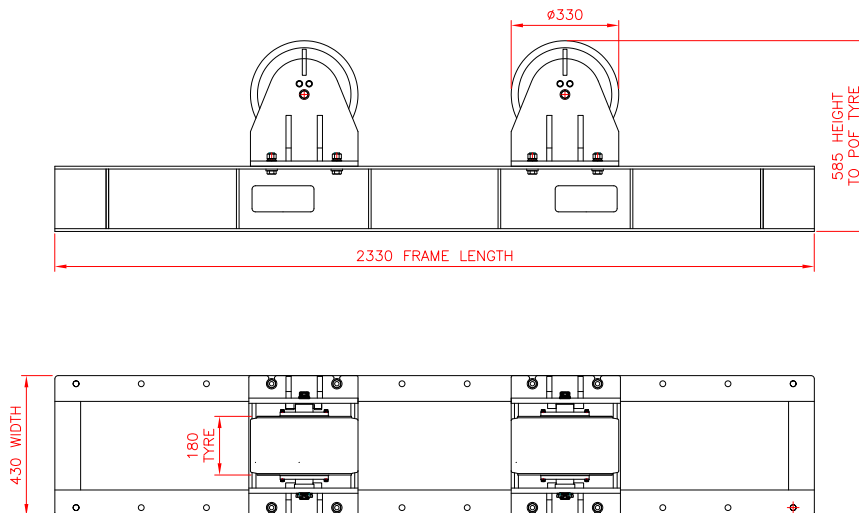

20T IDLER ROTATOR

Westermans International Ltd
Unit 4 Midland Distribution Centre, Markfield Road
Groby, Leicestershire, LE6 0FS
Tel: +44(0) 116 2696941
welding@westermans.com www.westermans.com