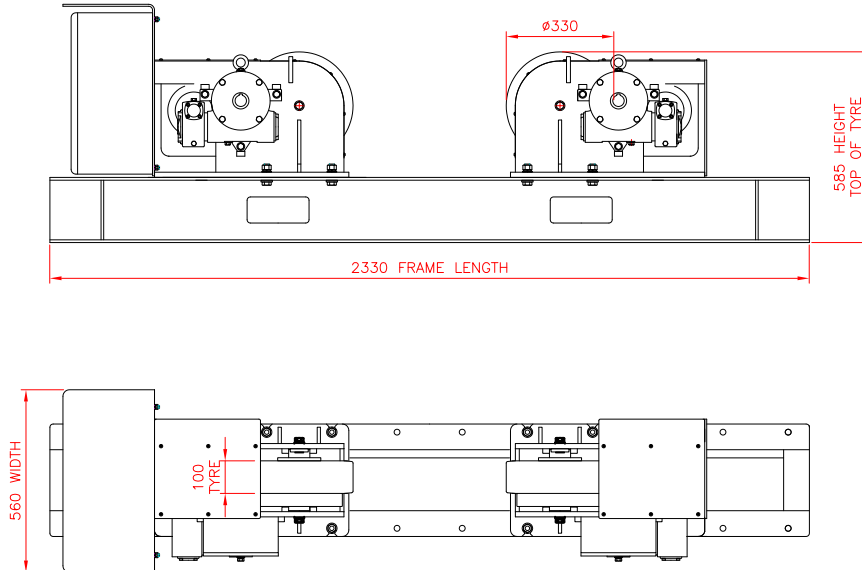

Westermans International Ltd
welding@westermans.com
www.westermans.com

CONVENTIONAL ROTATORS LC RANGE

10T DRIVE ROTATOR