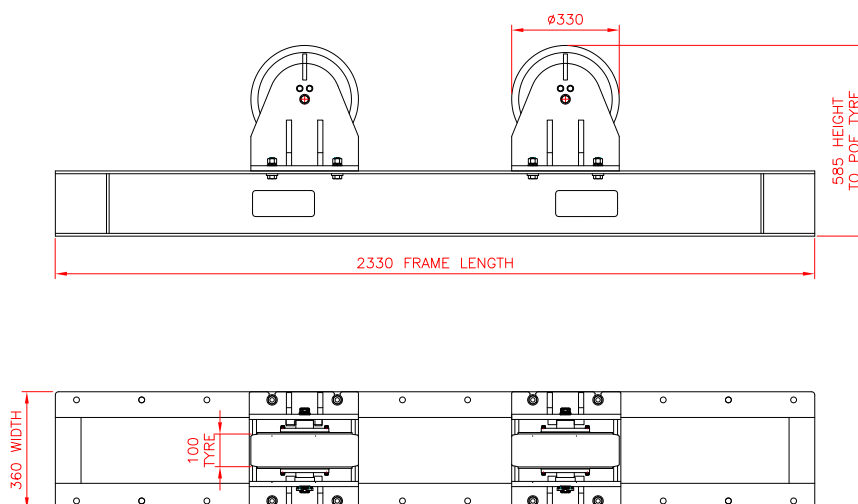

10T IDLER ROTATOR

Westermans International Ltd
Unit 4 Midland Distribution Centre, Markfield Road
Groby, Leicestershire, LE6 0FS
Tel: +44(0) 116 2696941
welding@westermans.com www.westermans.com