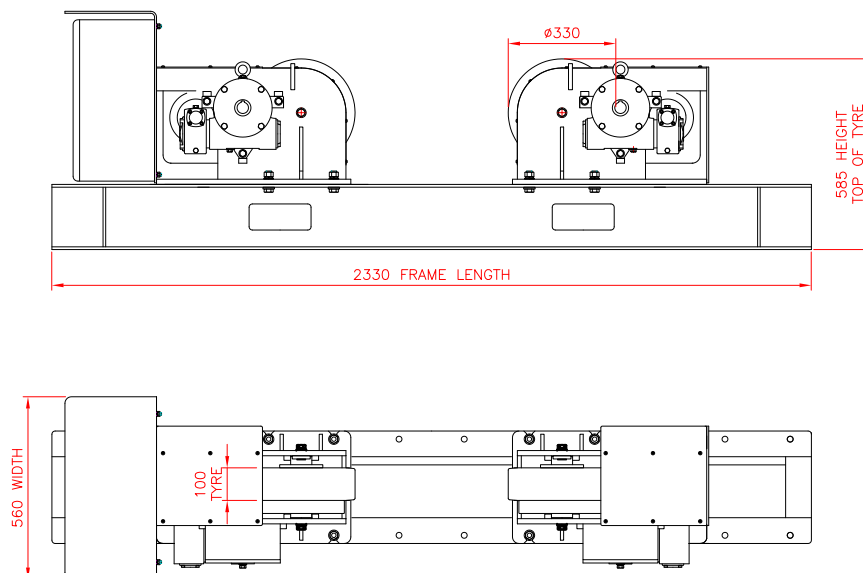

Westermans International Ltd

T: +44(0)116 269 6941

CONVENTIONAL ROTATORS

LC RANGE

10T DRIVE ROTATOR