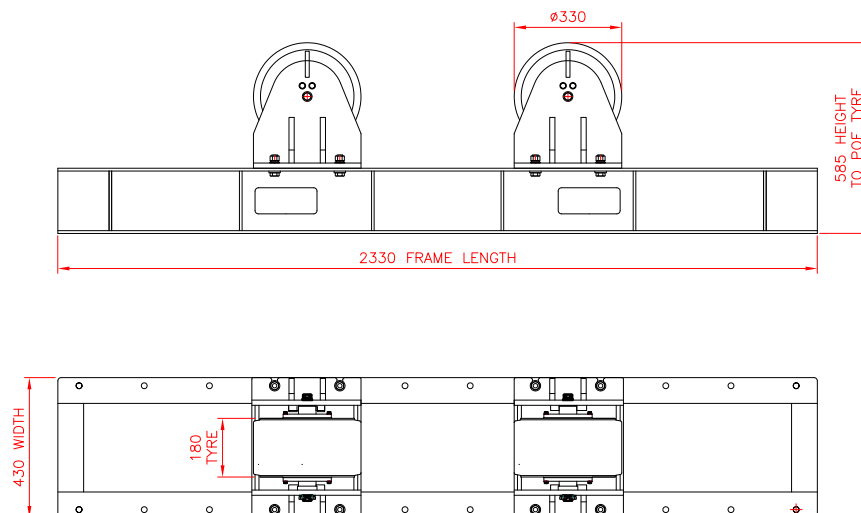

20T IDLER ROTATOR

Westermans International Ltd
Unit 4 Midland Distribution Centre, Markfield Road
Groby, Leicestershire, LE6 0FS
Tel: +44(0) 116 2696941
welding@westermans.com www.westermans.com