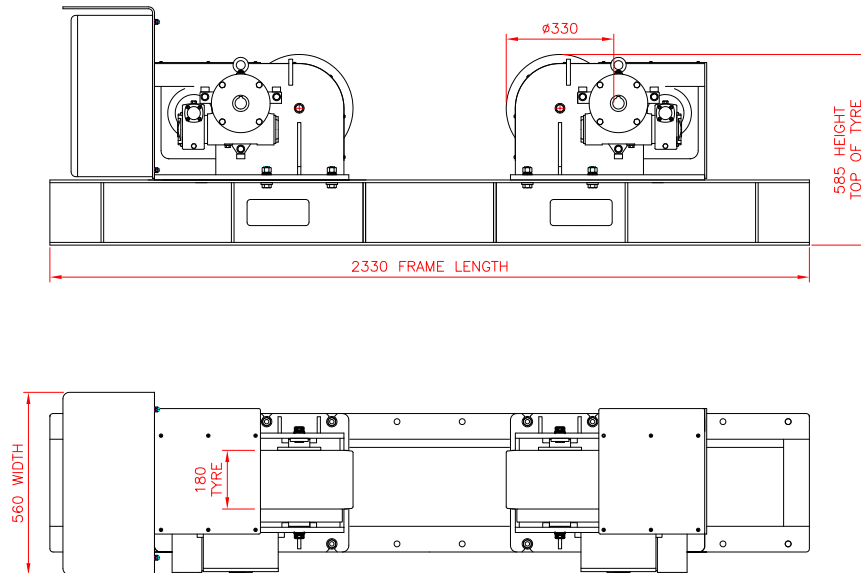

Westermans International Ltd

T: +44 (0)16 269 6941

CONVENTIONAL ROTATORS

LC RANGE

20T DRIVE ROTATOR