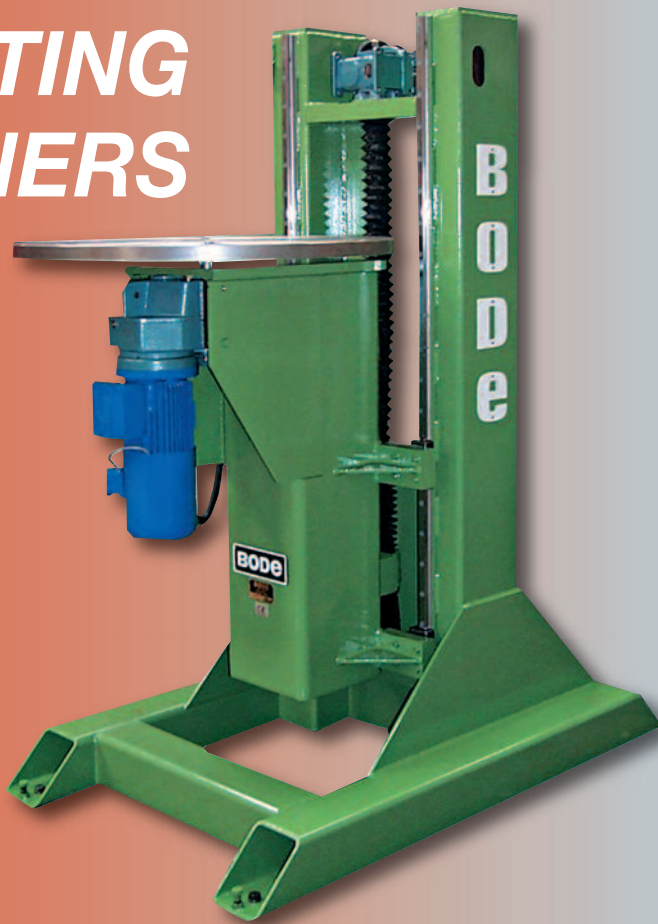

ELEVATING POSITIONERS

Get in touch today to discuss your production needs and let BODE meet your needs in full.

**ON TRACK TO TURN OUT
A PERFECTLY ENGINEERED PRODUCT**

F. Bode & Sons Limited
Unit No 1 Stubbins Lane
Claughton-On-Brock
Preston, Lancs
England
PR3 0QH