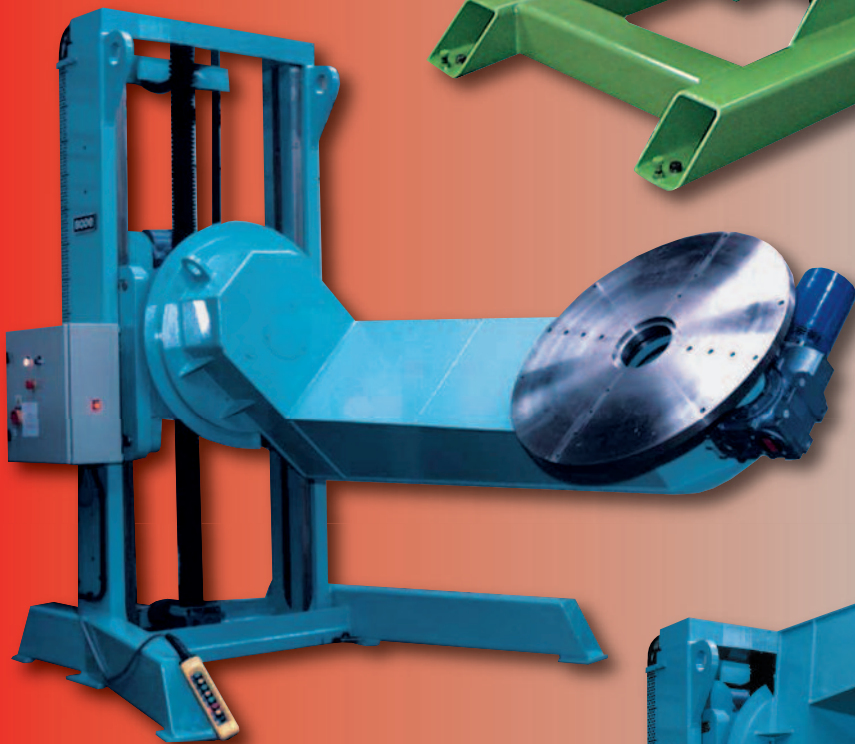

ELEVATING POSITIONERS

Get in touch today to discuss your production needs and let BODE meet your needs in full.

**ON TRACK TO TURN OUT
A PERFECTLY ENGINEERED PRODUCT**

F. Bode & Sons Limited
Unit No 1 Stubbins Lane
Claughton-On-Brock
Preston, Lancs
England
PR3 0QH